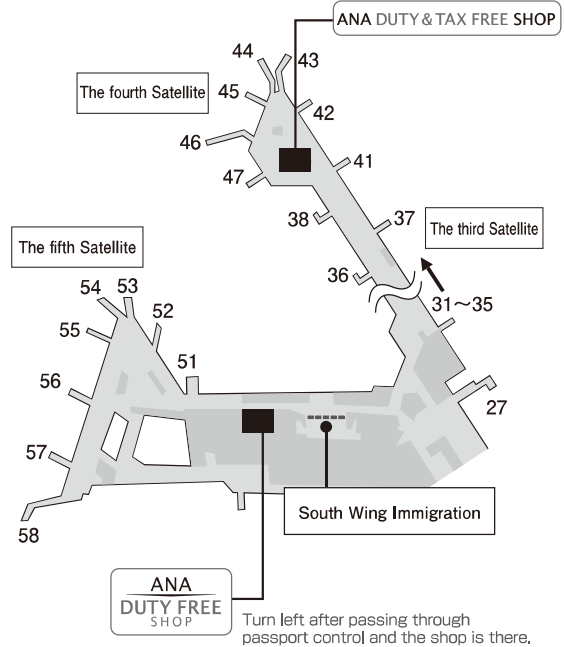

Expires 31 March 2027.

Information as of March 2026.

Narita International Airport Shop Map

Terminal 1 South Wing

Please scan the QR code for information about goods reservation, additional miles and special services.▶▶▶